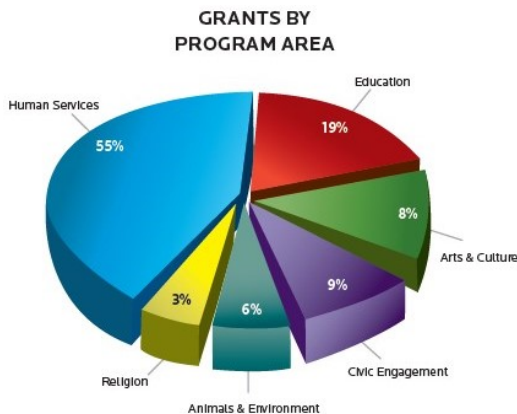

Community Foundation of Sarasota County

COMMUNITY IMPACT POWERED BY PHILANTHROPY

Be The One to Impact a Person, Cause, Community

1 We are a resource for caring individuals and the causes they support, enabling them to make a charitable impact on the community.

2 Because of our generous donors, we are able to invest millions back into the community through grants and scholarships.

1979

year founded

\$489

million in assets

1,580+

charitable funds

\$435.8

million total grants and scholarships

Donor passions drive our grantmaking.

Areas of Giving in 2022-2023 (Total: \$39.9 Million)

Donors choose how to invest.

We inform giving.

The Giving Partner is an online resource with in-depth information about more than 700 local charitable organizations. As a centralized nonprofit directory for year-round awareness, engagement, and giving, this is a trusted resource for donors to learn more about the organizations and causes they care about.