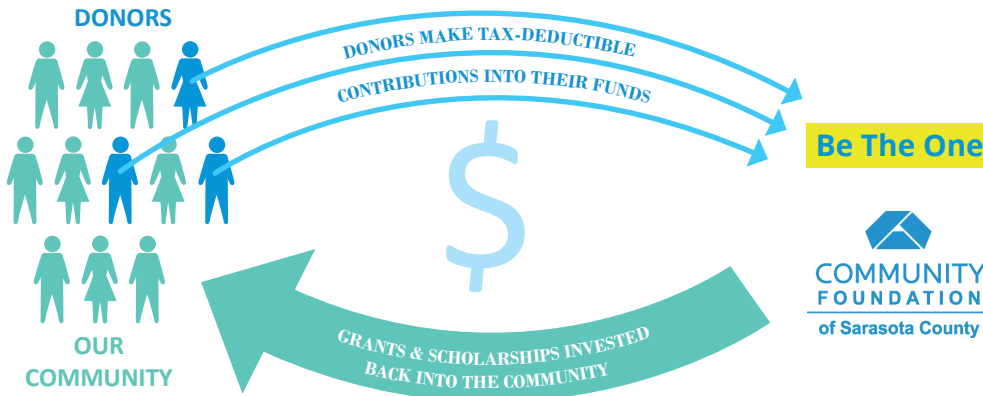

Community Foundation of Sarasota County

COMMUNITY IMPACT POWERED BY PHILANTHROPY

Be The One to Impact a Person, Cause, Community

1 We are a resource for caring individuals and the causes they support, enabling them to make a charitable impact on the community.

2 Because of our generous donors, we are able to invest millions back into the community through grants and scholarships.

1979

year founded

\$489

million in assets

1,580+

charitable funds

\$435.8

million total grants and scholarships

Donor passions drive our grantmaking.

Areas of Giving in 2022-2023 (Total: \$39.9 Million)

Donors choose how to invest.

We inform giving.

The Giving Partner is an online resource with in-depth information about more than 700 local charitable organizations. As a centralized nonprofit directory for year-round awareness, engagement, and giving, this is a trusted resource for donors to learn more about the organizations and causes they care about.